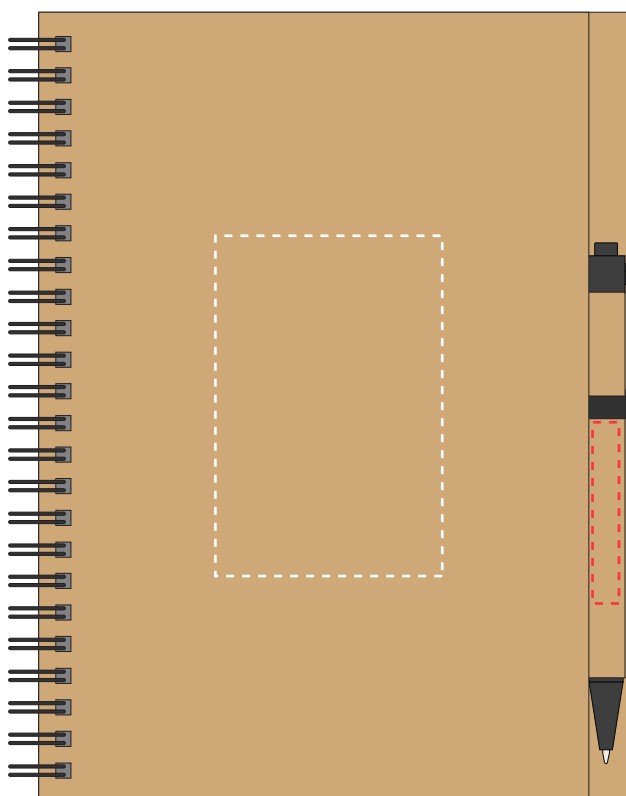

We stock this item in the following colours

The dashed line is to demonstrate print area and will not appear on your printed item

PANTONE REFERENCE(S)

Full Colour Printing

PRINT LAYOUT

- CENTRED TO PRINT AREA
- CENTRED TO NOTEBOOK

ARTWORK SCALE 50%

PRINTING CONCERNS:

ACTUAL ARTWORK SIZE:

Please check the following are correct

QUANTITY CORRECT PRODUCT and PRODUCT COLOUR PRINT SIZE and POSITION PRINT COLOUR SPELLING, PHONE NUMBERS, EMAILS and WEBSITES

To proceed, please reply back to sender clearly stating that the proof is approved

ARTWORK SCALE 100%
Max print area: 90mm x 60mm

ARTWORK SCALE 100%
Max print area: 48mm x 7mm